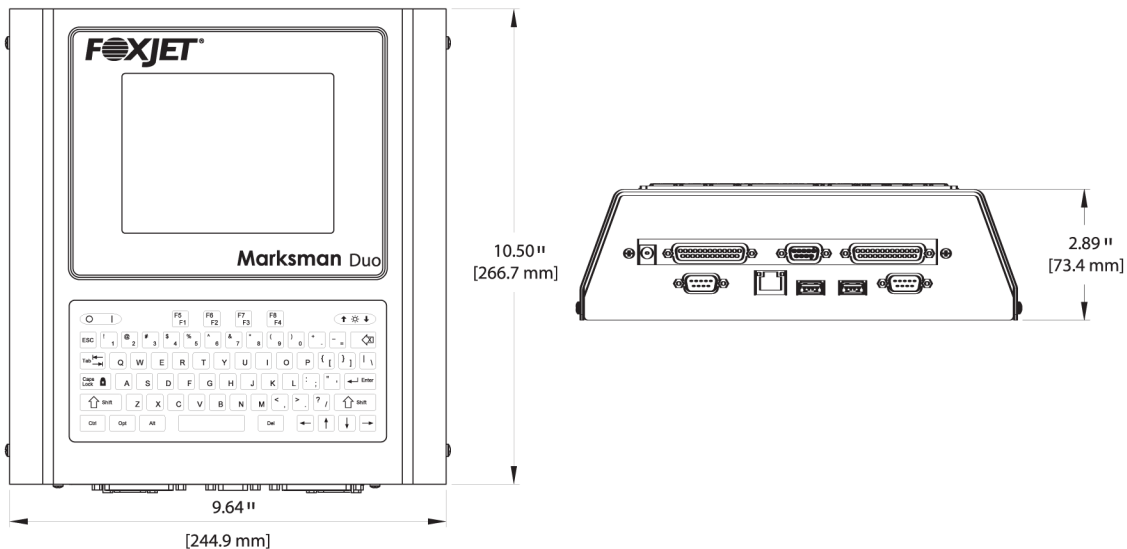

### Marksman Duo Features & Benefits:

FoxJet’s Marksman Duo is capable of operating up to two ProSeries high-resolution printheads or up to eight valve printheads with up to 2” print height each. The LCD color touch screen offers the user clear WYSIWYG interface for easy operation.

### Dimensions