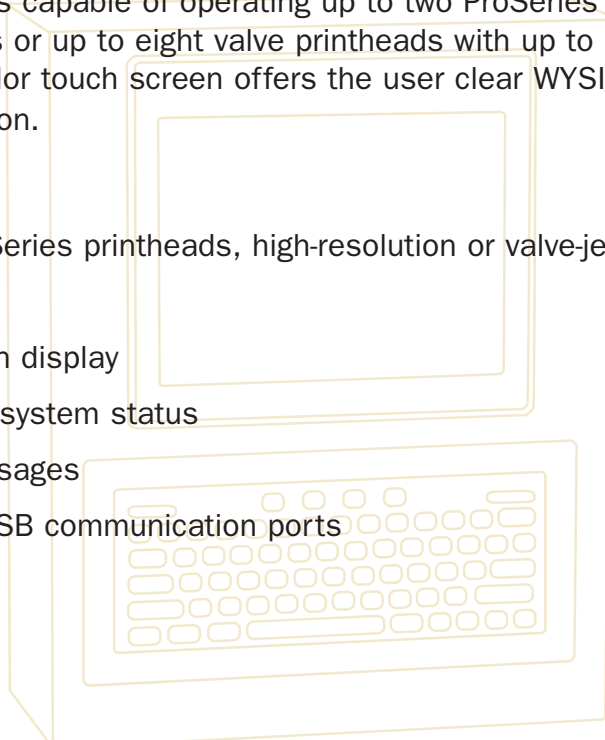

## Printhead controllers that meet your coding needs.

Simplicity defines this “smart” controller. It is designed for double-sided case printing.

Marksman *Duo*

### Marksman Duo Features & Benefits:

FoxJet’s Marksman Duo is capable of operating up to two ProSeries high-resolution printheads or up to eight valve printheads with up to 2” print height each. The LCD color touch screen offers the user clear WYSIWYG interface for easy operation.

- Sleek, modular design
- Controls a pair of ProSeries printheads, high-resolution or valve-jet
- QWERTY keyboard
- LCD color touch screen display
- 24/7 diagnostics and system status
- Stores up to 500 messages
- Ethernet, Serial and USB communication ports
- Password protection